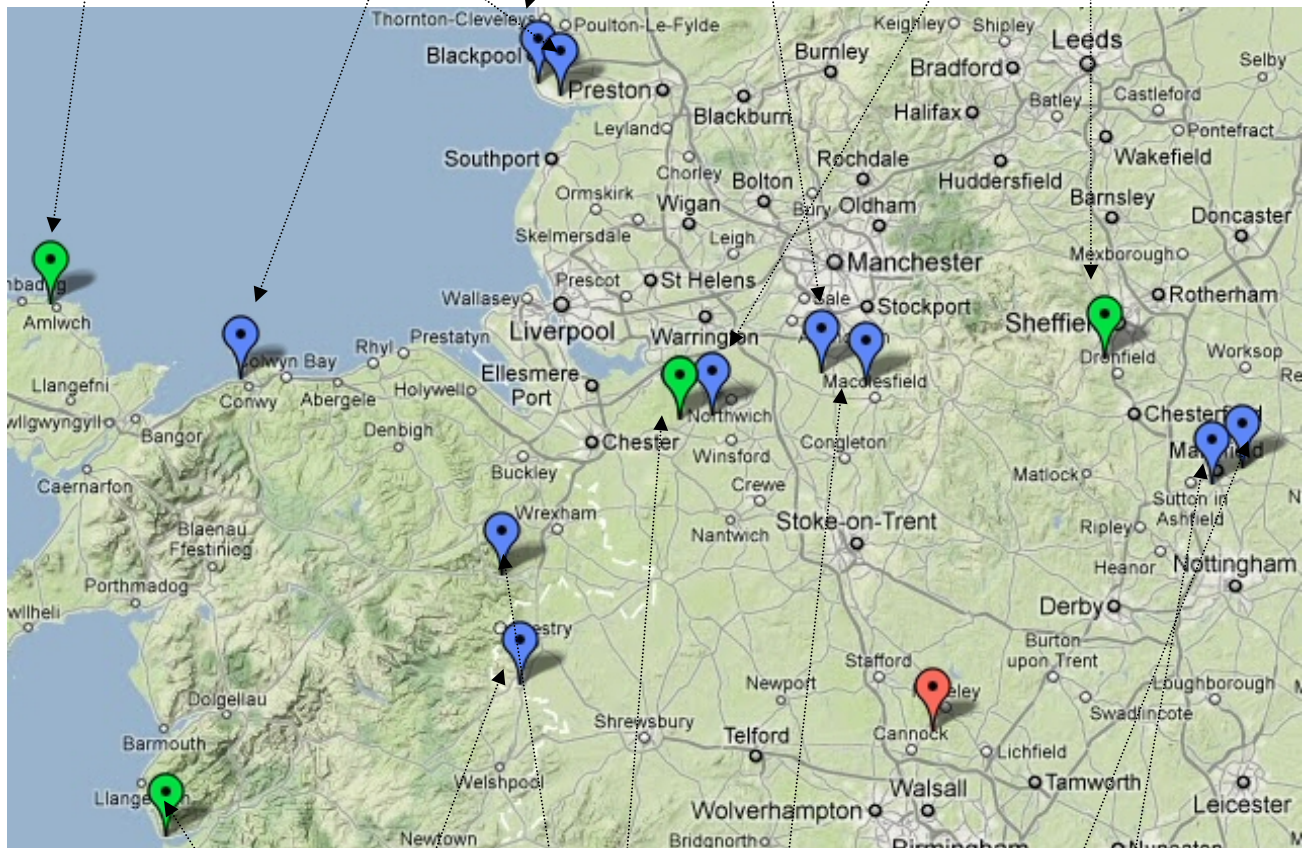

RECIPROCAL ARRANGEMENTS

Beau Desert has 'Reciprocal Arrangements' with the following clubs. To take advantage of them simply call the numbers shown and explain that you wish to play as part of the reciprocal scheme that exists between our Clubs.

Fairhaven Golf Club (GR)
Tel No: 01253 736741
Manager

St Anne's Old Links GC (GR)
Tel No: 01253 723597
Manager

Sandiway Golf Club (GR)
Tel No: 01606 883247
Manager

Bull Bay Golf Club (GR)
Tel No: 01407 831188
Professional
Tel No: 01407 830960
Manager

Conwy Golf Club (GR)
Tel No: 01492 593225
Professional
Tel No: 01492 592423
Manager

Wilmslow Golf Club (GR)
Tel No: 01565 873620
Professional
Tel No: 01565 872148
Manager

Abbeydale Golf Club (GR)
Tel No: 0114 2360763

Aberdovey Golf Club (GR)
Tel No: 01654 767493
Manager

Delamere Forest Golf Club (GR)
Tel No: 01606 883800
Manager

Prestbury Golf Club (GR)
Tel No: 01625 828241
Manager

Notts Golf Club (GR)
Tel No: 01623 753225
Manager

Llanymynech Golf Club (GR)
Tel No: 01691 830983
Professional
Tel No: 01691 830983
Manager

Vale of Llangollen GC (GR)
Tel No: 01978 860040
Professional
Tel No: 01978 860 906
Manager

Sherwood Forest Golf Club (FOC)
Tel No: 01623 627403
Professional
Tel No: 01623 626689
Manager

GR – Guest Rate

FOC – Free of Charge

Green Flags – Herbert Fowler Courses